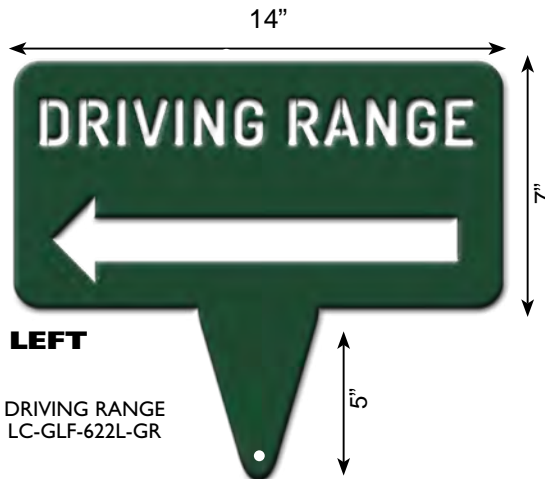

FAIRWAY COLLECTION

14"Wx12"L

Arrows available pointing Right or Left
add code R or L

RIGHT

DRIVING RANGE
LC-GLF-622R-GR

LEFT

DRIVING RANGE
LC-GLF-622L-GR

- BAG DROP
- CART PATH ONLY
- CLUB HOUSE
- DROP AREA
- DRIVING RANGE
- FAMILY TEES
- GROUND UNDER REPAIR
- HOLE NUMBER
(All 18 Hole #'s Available)
- NEXT TEE (ARROW)
- PRO SHOP
- PUTTING GREEN
- SNACK BAR
- STARTER
- YOUR CUSTOMIZED SIGN