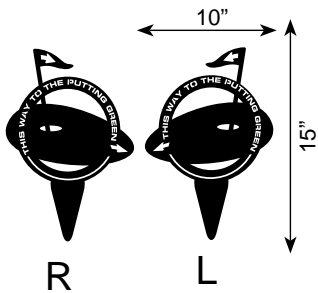

ON THE GREEN COLLECTION

10"Wx15"L

Arrows available pointing Right or Left - add code R or L

PUTTING GREEN
LC-GLF-328L-SVPC

- BAG DROP
- CART PATH ONLY
- CLUB HOUSE
- DRIVING RANGE
- DROP AREA
- FAMILY TEES
- GROUND UNDER REPAIR
- HOLE NUMBER
(All 18 Hole #'s Available)
- NEXT TEE (ARROW)
- PRO SHOP
- PUTTING GREEN
- SNACK BAR
- STARTER
- YOUR CUSTOMIZED SIGN