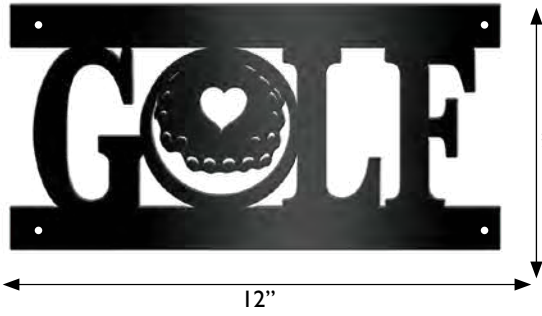

LASER CUT TYPOGRAPHY

LC-TYWD-3200-MBK