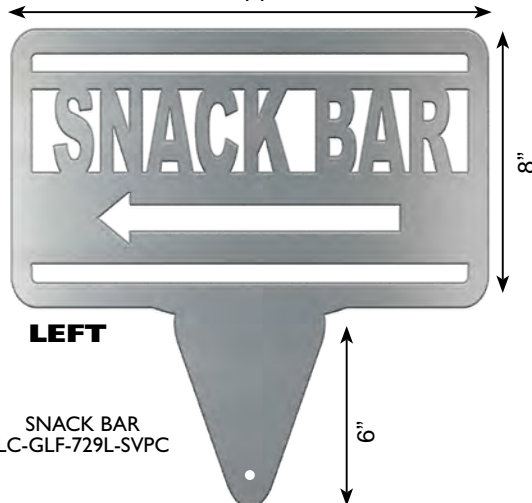

DIVOT COLLECTION

14"Wx14"L

Arrows available pointing Right or Left
add code R or L

RIGHT

SNACK BAR
LC-GLF-729R-SVPC

14"

LEFT

SNACK BAR
LC-GLF-729L-SVPC