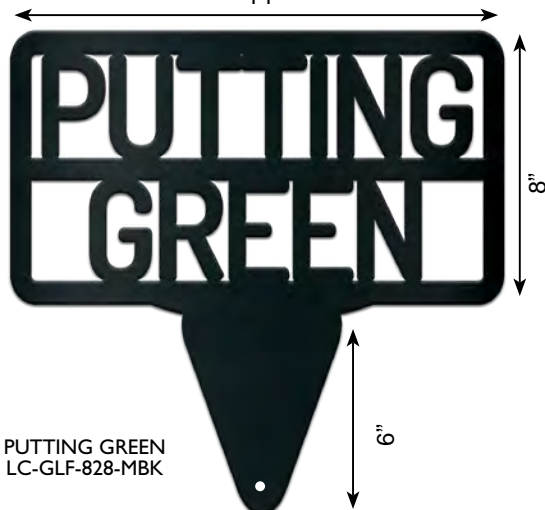

PRO SHOP
LC-GLF-827-SVPC

PUTTING GREEN
LC-GLF-828-MBK

6"

- BAG DROP
- CART PATH ONLY
- CLUB HOUSE
- DROP AREA
- DRIVING RANGE
- FAMILY TEES
- GROUND UNDER REPAIR
- HOLE NUMBER
  (All 18 Hole #'s Available)
- NEXT TEE (ARROW)
- PRO SHOP
- PUTTING GREEN
- SNACK BAR
- STARTER
- YOUR CUSTOMIZED SIGN

Need a Custom Saying?
or Larger Scaled Pieces?
Contact us with your idea.
Additional Charges may apply.