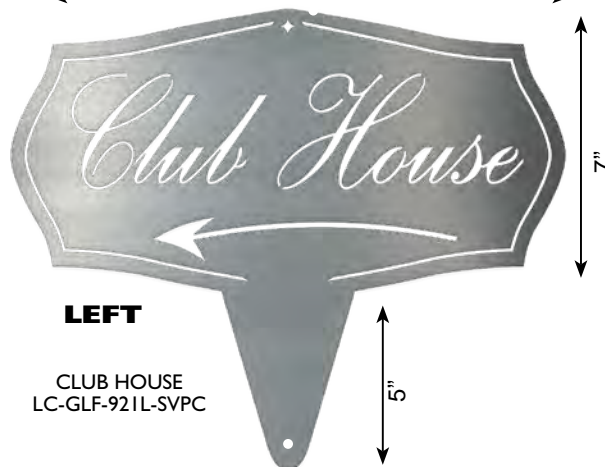

LEFT

CLUB HOUSE
LC-GLF-921L-SVPC

7"

Need a Custom Saying?
or Larger Scaled Pieces?
Contact us with your idea.
Additional Charges may apply.