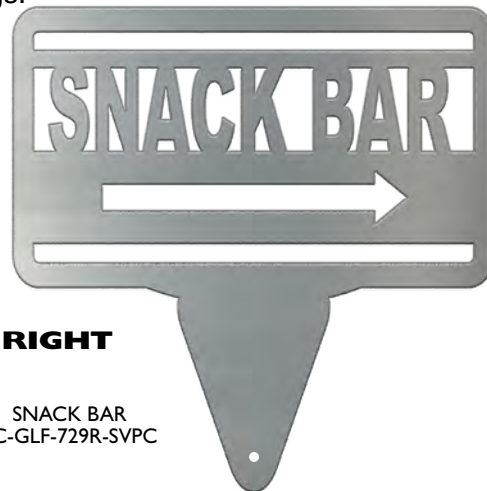

DIVOT COLLECTION

14"Wx14"L

Arrows available pointing Right or Left
add code R or L

RIGHT

SNACK BAR
LC-GLF-729R-SVPC

14"

LEFT

SNACK BAR
LC-GLF-729L-SVPC