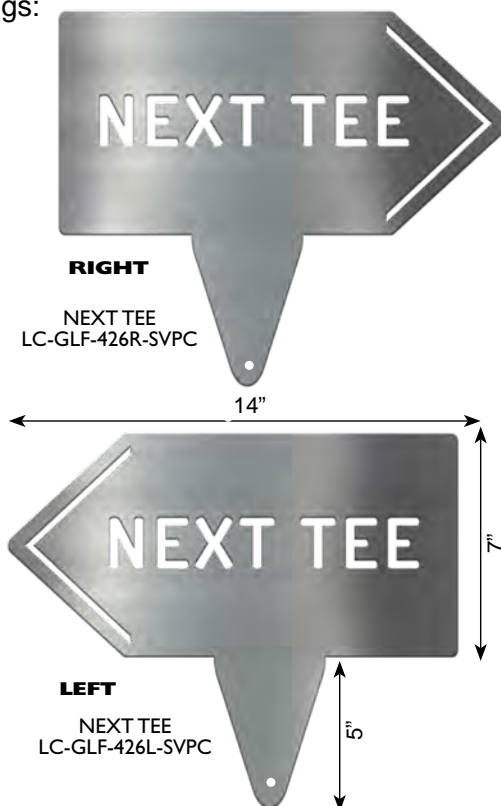

LINKS COLLECTION

14"Wx12"L

Arrows available pointing
Right or Left
add code R or L

- BAG DROP
- CART PATH ONLY
- CLUB HOUSE
- DRIVING RANGE
- DROP AREA
- FAMILY TEES
- GROUND UNDER REPAIR
- HOLE NUMBER
(All 18 Hole #'s Available)
- NEXT TEE (ARROW)
- PRO SHOP
- PUTTING GREEN
- SNACK BAR
- STARTER
- YOUR CUSTOMIZED SIGN