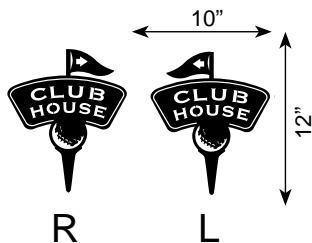

ATTEND THE FLAG COLLECTION

10"Wx12"H

Arrows available pointing Right or Left - add code R or L

CLUB HOUSE
LC-GLF-221L-SVPC

- BAG DROP
- CART PATH ONLY
- CLUB HOUSE
- DROP AREA
- DRIVING RANGE
- FAMILY TEES
- GROUND UNDER REPAIR
- HOLE NUMBER
(All 18 Hole #'s Available)
- NEXT TEE (ARROW)
- PRO SHOP
- PUTTING GREEN
- SNACK BAR
- STARTER
- YOUR CUSTOMIZED SIGN