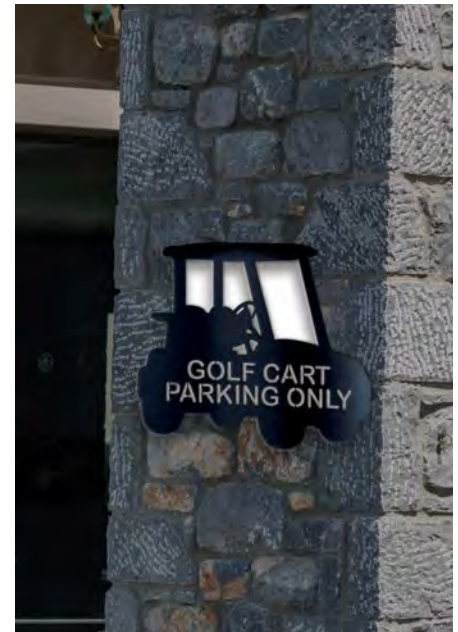

Available Upgrade
With Acrylic Backer
- Ask For Pricing -

18"
GOLF CART
LC-GLF-1104-SVPC